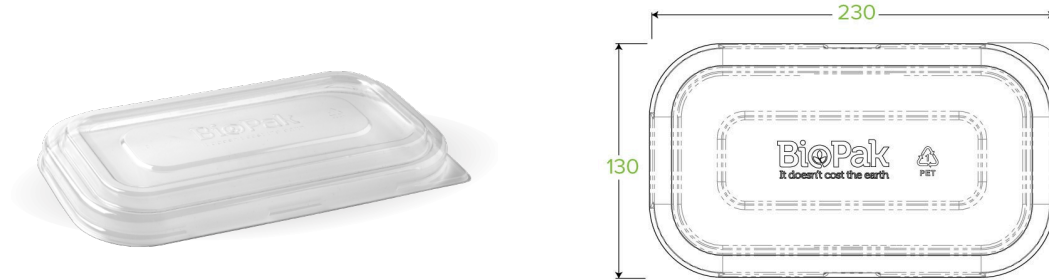

# 750 & 1,000ml Clear RPET Takeaway Lid B-LBL-RPET(D)

Our rPET clear lids are great for packaging cold food. They are not compatible with hot foods, microwave or oven heating. This is the matching lid for our 750ml and 1,000ml eco-friendly bagasse takeaway bases. Recyclable in most councils. Certified carbon neutral.

<b>Carton quantity:</b> 500	<b>Sleeves per carton:</b> 10	<b>Units per sleeve:</b> 50
<b>Carton Size LxWxH (cm):</b> 56.5x40.5x47	<b>Carton gross weight (kg):</b> 9.500000	<b>Carton barcode:</b> 19344062004803
<b>Raw Material:</b> Plastic - PET (Polyethylene Terephthalate)	<b>Lining/coating:</b> None	<b>Window Material:</b> None
<b>Printing Type:</b> None	<b>Inks:</b> None	<b>Dimensions top LxW (mm):</b> 230x130
<b>Dimensions base LxW (mm):</b> 180x80	<b>Product Depth:</b> 20	<b>Product weight (g):</b> 16
<b>Use:</b> Hot and cold	<b>Manufactured:</b> China	<b>Customise:</b> Emboss
<b>MOQ custom:</b> 100000	<b>Mould fees:</b> Yes - see custom packaging	<b>Environmental production certified:</b> ISO 14001
<b>Quality product certified:</b> ISO 9001	<b>Factory food safety certified:</b> BRC, HACCP	<b>Corporate social accreditation:</b> BSCI, SMETA
<b>Recyclable:</b> Yes - In The Plastic Recycling if Not Contaminated With Food		